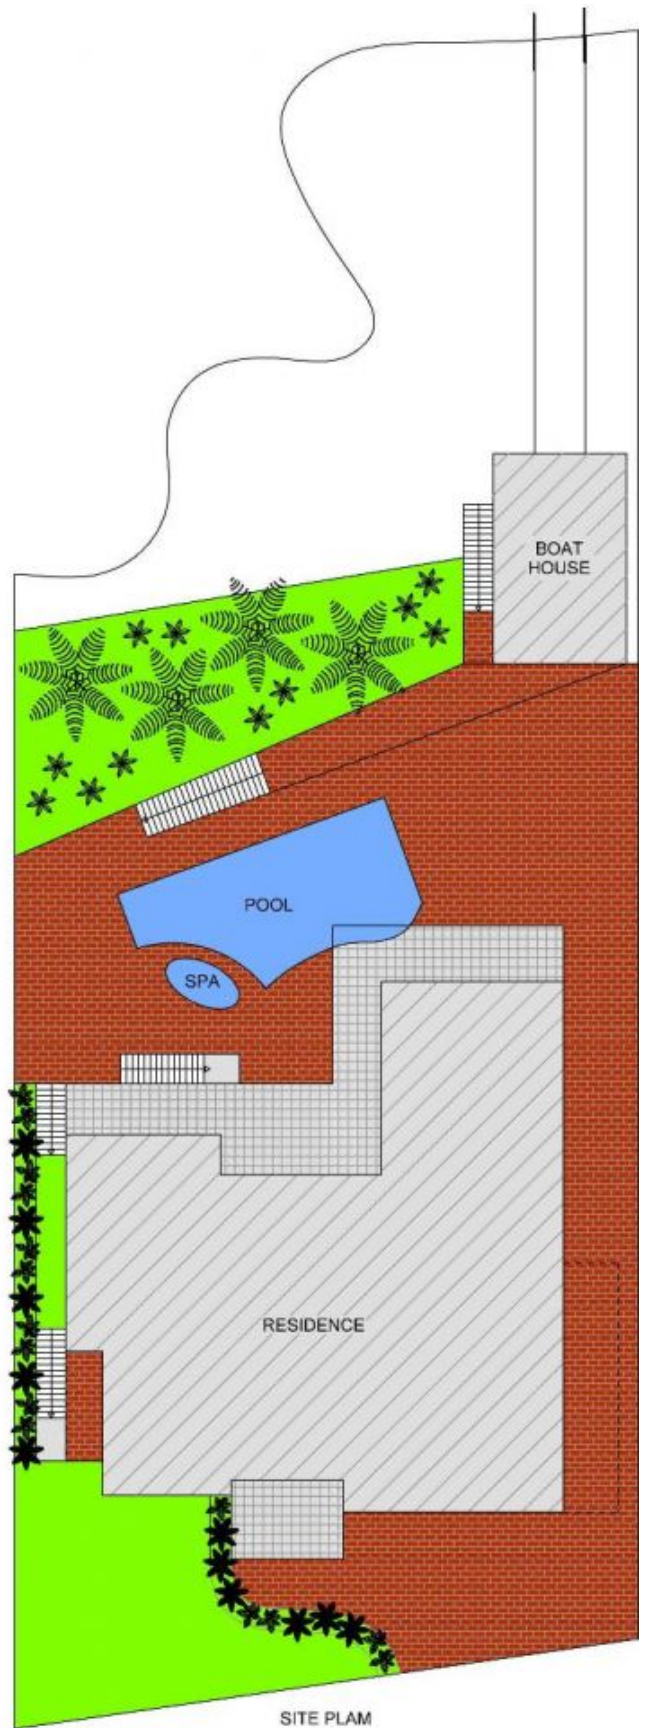

**1 Bell Place Burraneer NSW**

4 3 2

A large full brick waterfront residence located on Gunnamatta Bay featuring 4 bedrooms plus study, separate rumpus with bar and the most panoramic views from the head of the Bay and across to Jibbon.

**View :** <https://www.burraneer.com.au/sale/nsw/sutherland/burraneer/residential/house/5719300>

Boatshed & slipway to take your speed boat or simply enjoy the lifestyle of watching all the boating activity.

A wonderful lifestyle family residence in a quiet cul-de-sac position.

**Stuart Payne**  
02 9523 8333

**Adam Payne**  
02 9523 8333

## 1 Bell Place, Burraneer

PLEASE NOTE:  
THIS PLAN HAS BEEN PROVIDED BY REALPHOTO FOR  
MARKETING PURPOSES ONLY. NO RELIANCE SHOULD  
BE PLACED ON THIS PLAN FOR CONSTRUCTION OR  
DEMOLITION PURPOSES. REALPHOTO 0405 682 225  
WWW.REALPHOTO.NET.AU